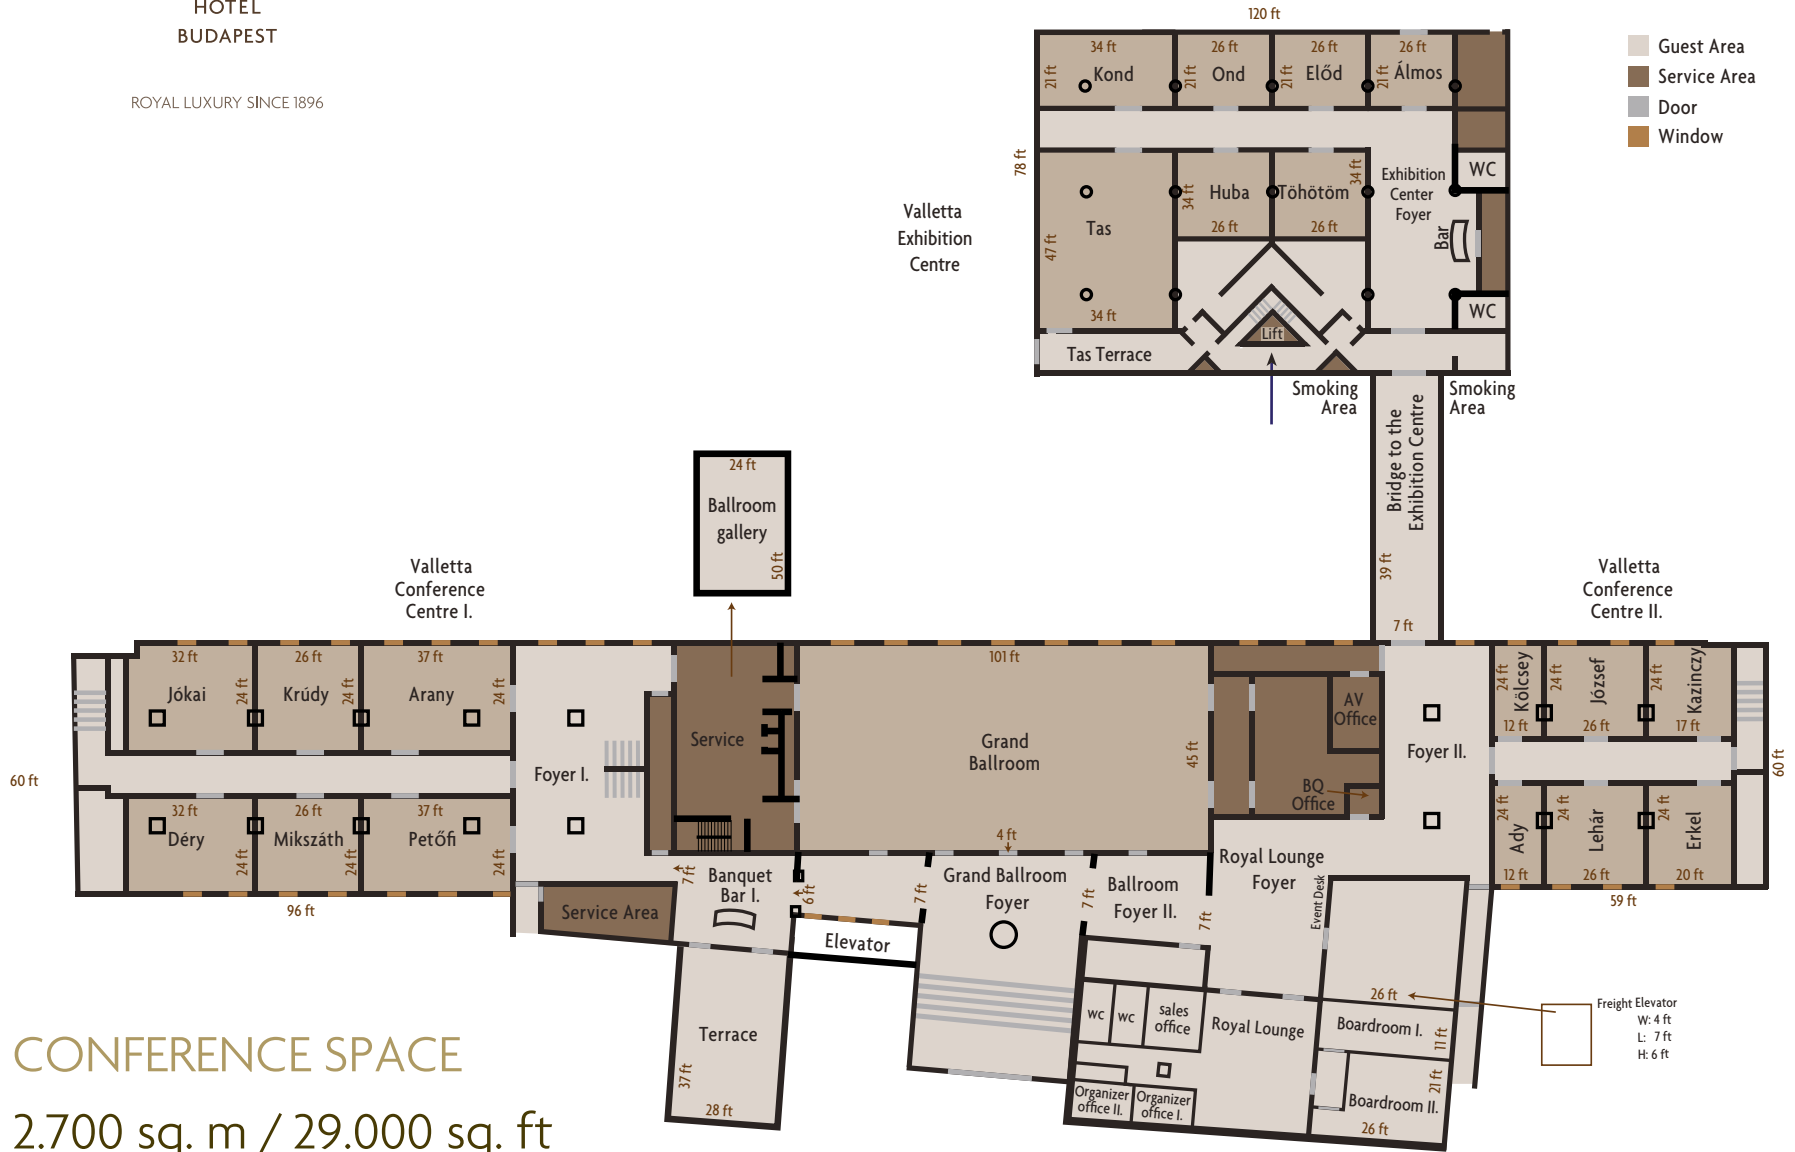

147	SUPERIOR ROOMS	28 sq. m / 301 sq. ft
142	DELUXE ROOMS	34 sq. m / 365 sq. ft
93	EXECUTIVE ROOMS	34 sq. m / 365 sq. ft
31	LUXURY SUITES	63 to 240 sq. m / 678 to 2.583 sq. ft
26	ROYAL RESIDENCES	60 to 130 sq. m / 645 to 1.399 sq. ft

ACCOMMODATION

SUPERIOR KING ROOM

EXECUTIVE KING ROOM

CORINTHIA
HOTEL
BUDAPEST

ROYAL LUXURY SINCE 1896

EXECUTIVE SUITE

CORINTHIA
HOTEL
BUDAPEST

ROYAL LUXURY SINCE 1896

EXECUTIVE SUITE

CORINTHIA
HOTEL
BUDAPEST

ROYAL LUXURY SINCE 1896

First floor

- Guest Area
- Service Area
- Door
- Window

CONFERENCE SPACE

2.700 sq. m / 29.000 sq. ft

VALLETTA CONFERENCE CENTER