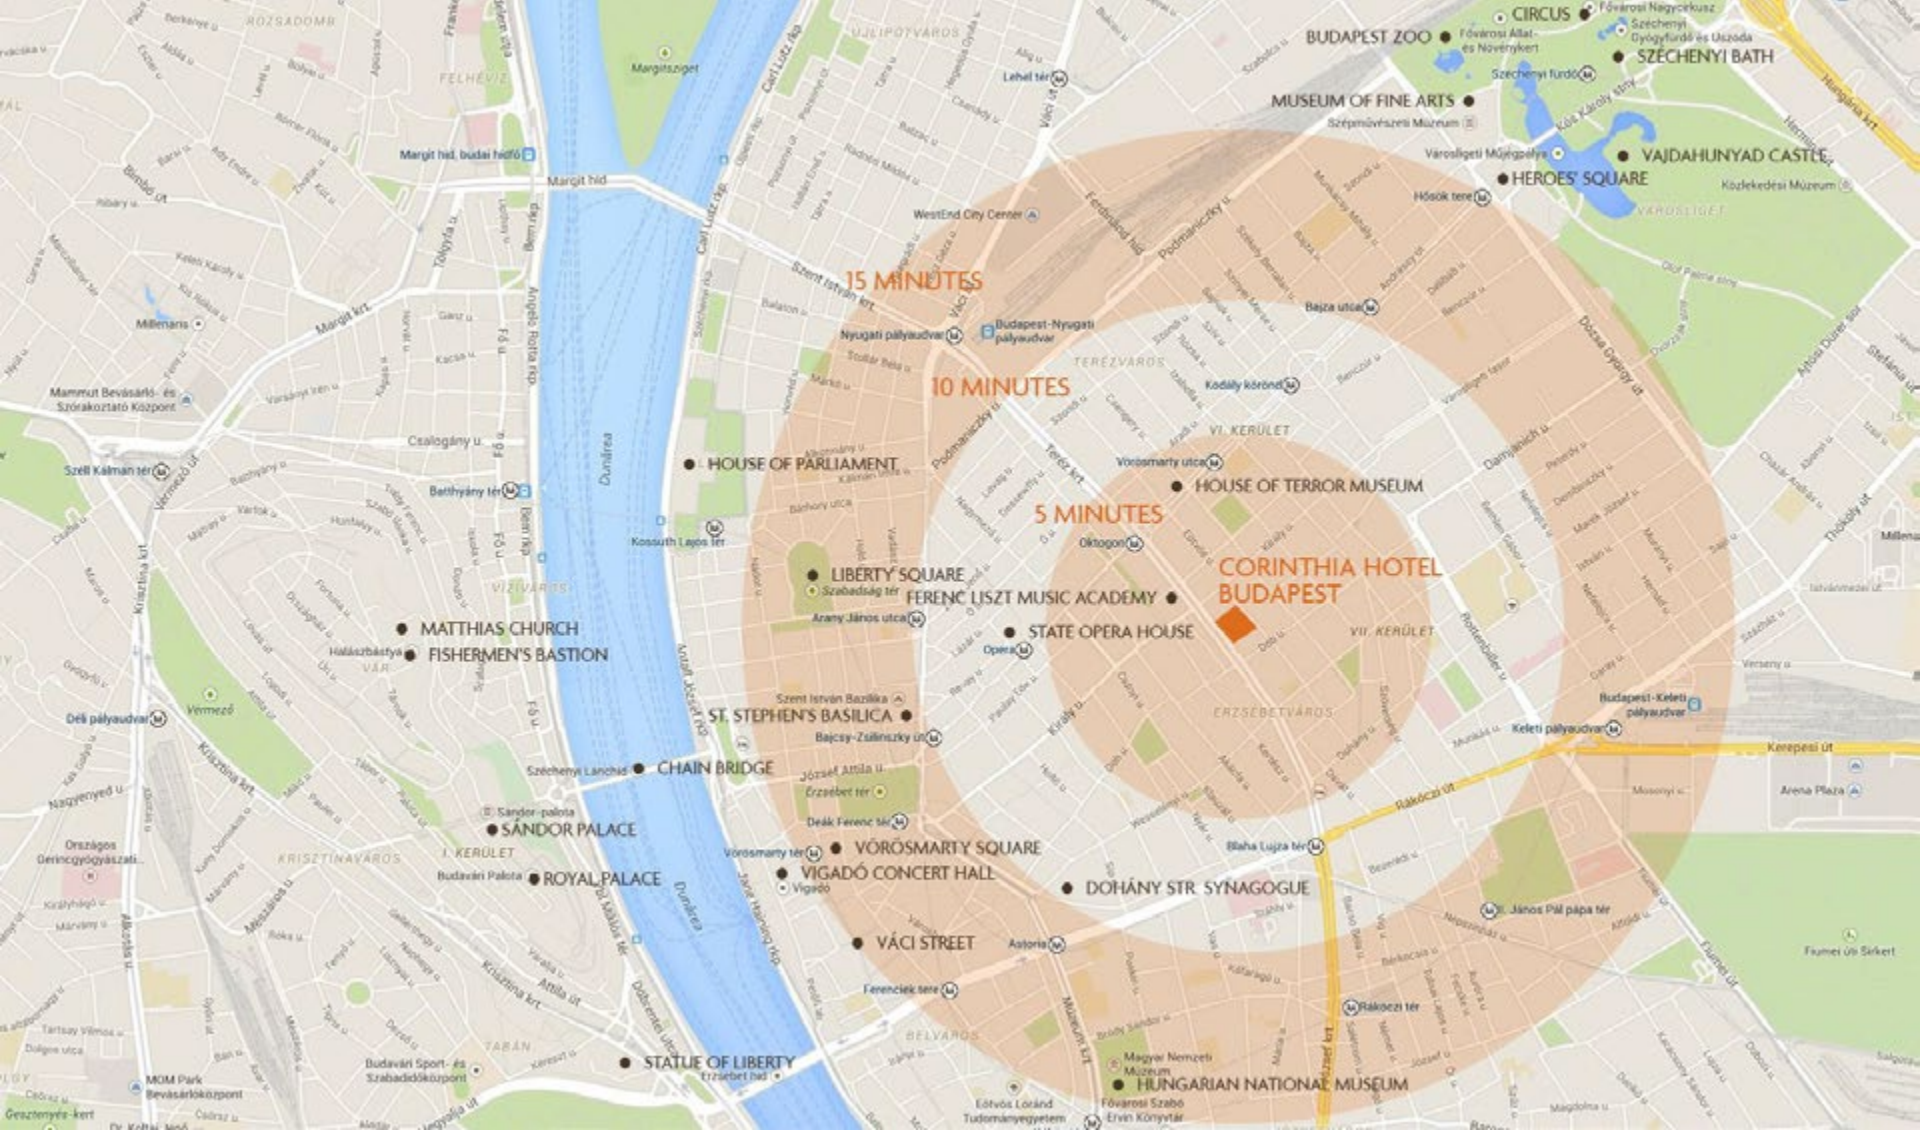

CORINTHIA
HOTEL
BUDAPEST

ROYAL LUXURY SINCE 1896

BUDAPEST HIGHLIGHTS

CORINTHIA
HOTEL
BUDAPEST

ROYAL LUXURY SINCE 1896

MOMENTS AWAY FROM ICONIC SITES

CORINTHIA
 HOTEL
 BUDAPEST

ROYAL LUXURY SINCE 1896